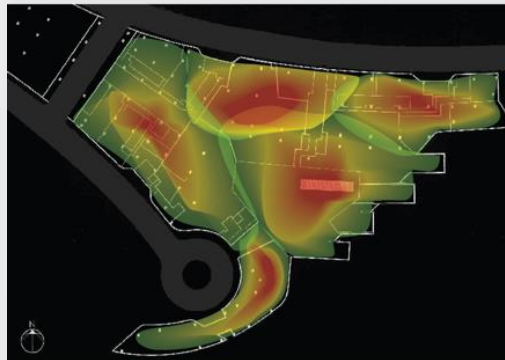

# 室内定位技术 智慧工厂与智慧医疗垂直应用

赖鸿铨 Henry

WeChat: henry276766

# Microsoft 应用

The background features a network diagram of interconnected nodes and lines in a light purple color, overlaid on a dark purple background. At the bottom, there is a silhouette of a city skyline, including recognizable buildings like the Oriental Pearl Tower. The text 'THANK YOU' is centered in the right half of the image.